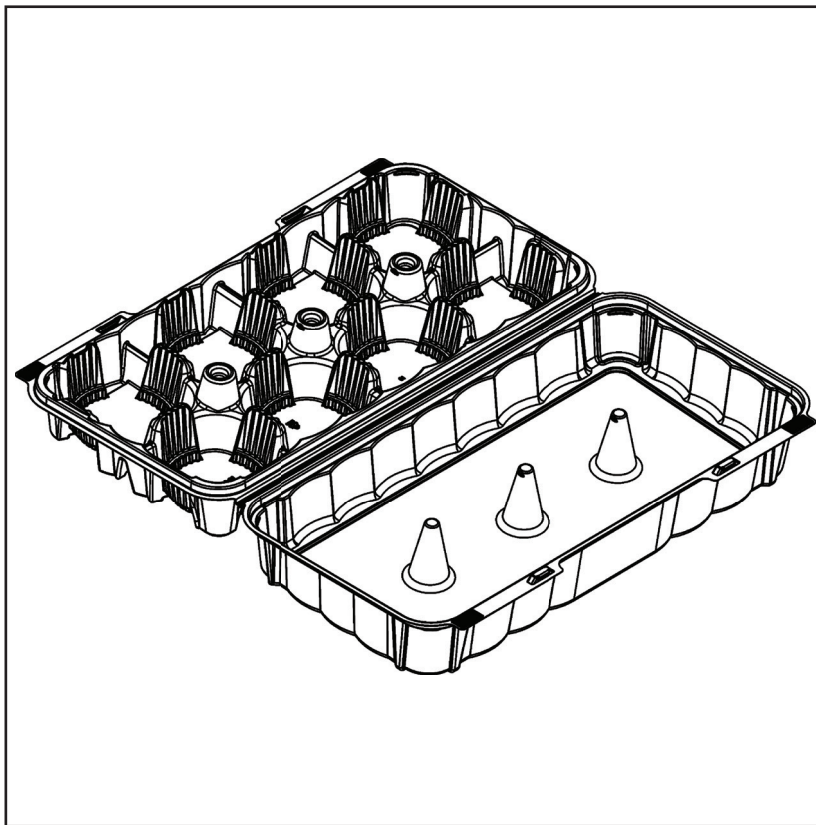

PRODUCT INFO SHEET

8.63X15.5H-375-C8

PRODUCT NUMBER	DESCRIPTION	DIMENSIONS	CASE PACK	CASES/PALLET	CASES/WEIGHT
8.63X15.5H-375-C8	8-1/2" x 15-1/2" 8-CT Muffin Clamshell	8.63" x 15.5" x 3.75"	120	30	32 lbs