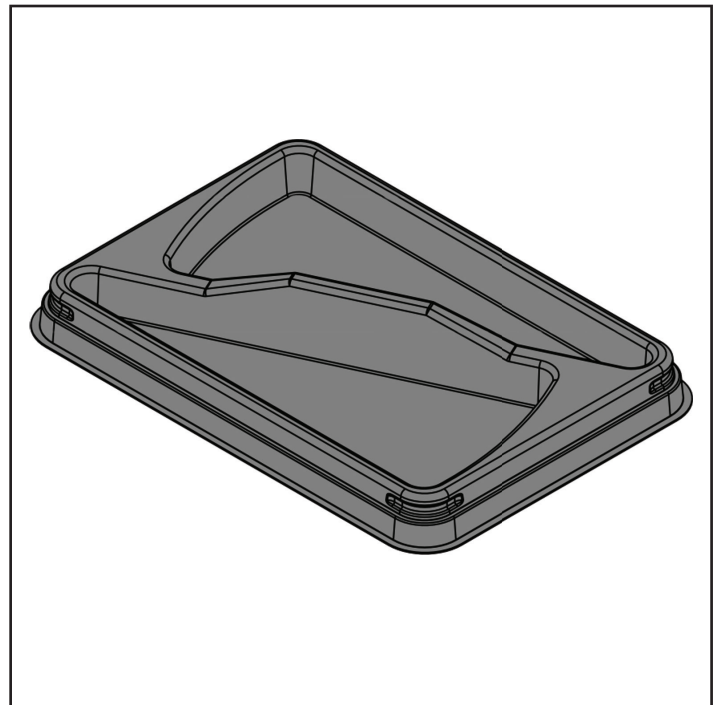

## 37X54L-173-C2 & 37X54B-C2

**37X54L-173-C2**

**37X54B-C2**

PRODUCT NUMBER	DESCRIPTION	DIMENSIONS	CASE PACK	CASE WEIGHT	CASES/PALLET
<b>37X54L-173-C2</b>	Cheesecake 2-Pack Clear Lid	3.75" x 5.4" x 1.73"	1000	26	30
<b>37X54B-C2</b>	Cheesecake 2-Pack Black Base	3.75" x 5.4"	1170	24	30
<b>37X54B-C2-CLR</b>	Cheesecake 2-Pack Clear Base	3.75" x 5.4"	1170	24	30