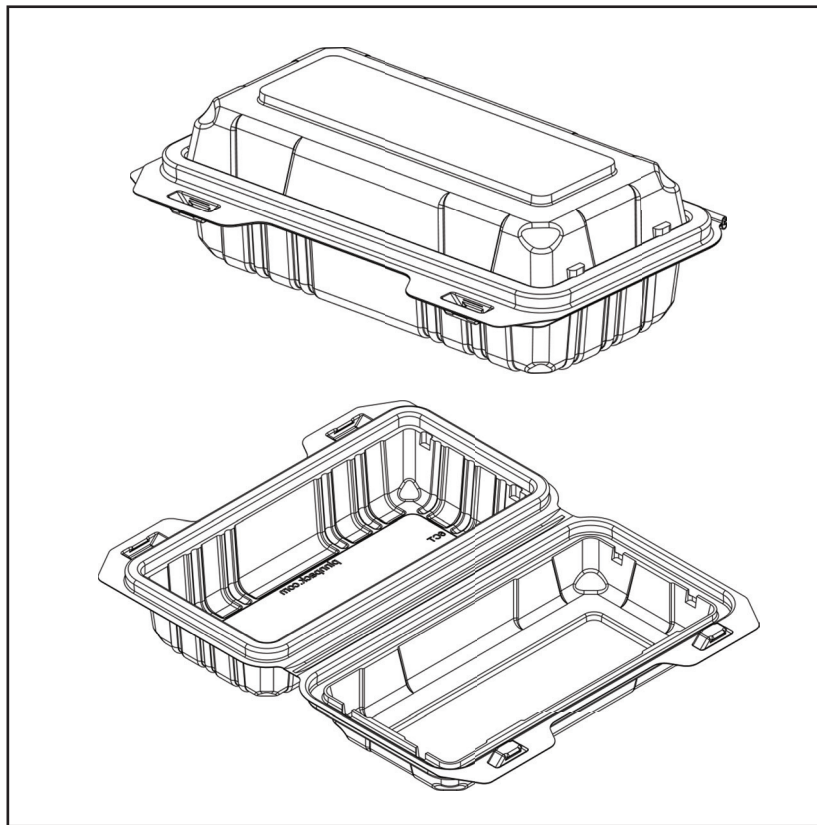

PRODUCT INFO SHEET

45X7H225

PRODUCT NUMBER	DESCRIPTION	DIMENSIONS	CASE PACK	CASES/PALLET
45X7H225	4.5" x 7" Utility Clamshell 2.25" Tall	6.95" x 4.34" x 2.25"	330	30

pinnPACK