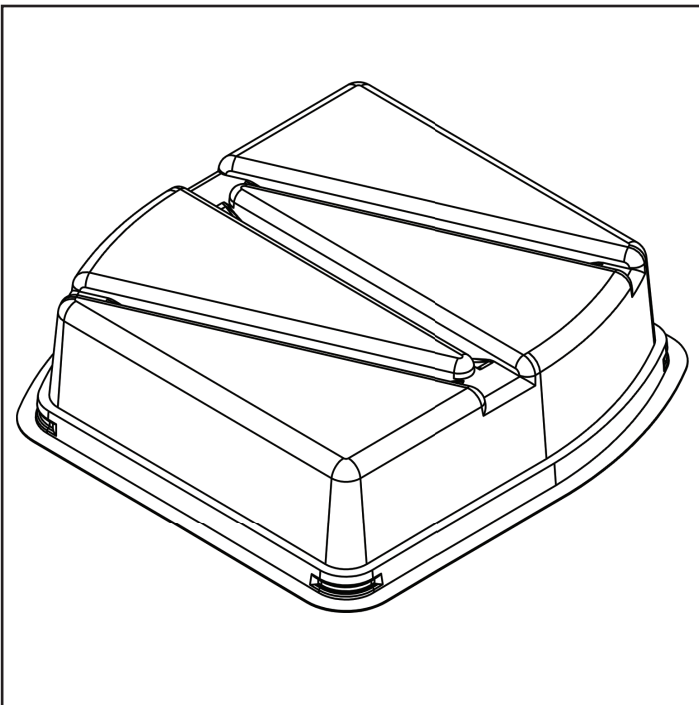

## 61X63L-155-C4 & 61X63B-C4

**61X63L-155-C4**

**61X63B-C4**

PRODUCT NUMBER	DESCRIPTION	DIMENSIONS	CASE PACK	CASE WEIGHT	CASES/PALLET
<b>61X63L-155-C4</b>	Cheesecake 4-Pack Clear Lid	6.09" x 6.29" x 1.55"	360	18	45
<b>61X63B-C4</b>	Cheesecake 4-Pack Black Base	6.12" x 6.32"	450	19	45