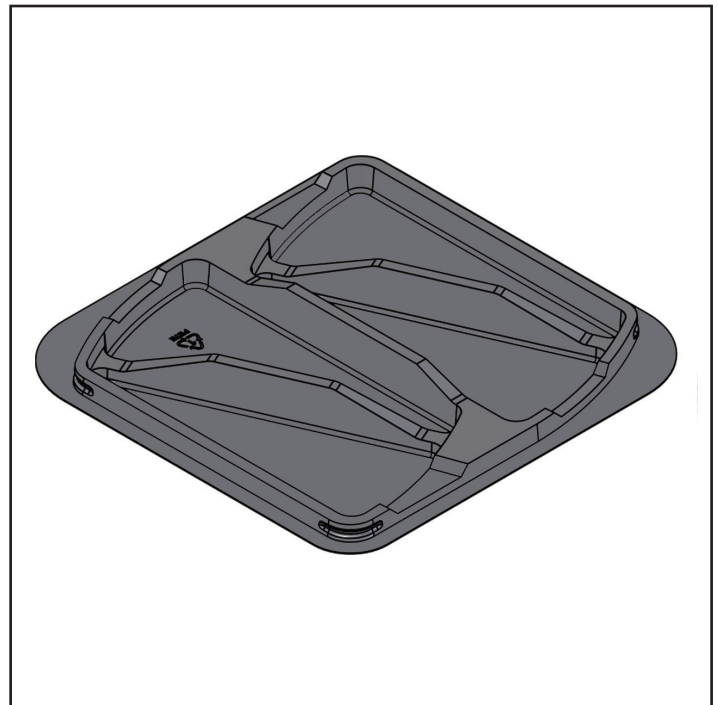

## 61X63L-155-C4 & 61X63B-C4

**61X63L-155-C4**

**61X63B-C4**

PRODUCT NUMBER	DESCRIPTION	DIMENSIONS	CASE PACK	CASE WEIGHT	CASES/PALLET
<b>61X63L-155-C4</b>	Cheesecake 4-Pack Clear Lid	6.09" x 6.29" x 1.55"	360	18	45
<b>61X63B-C4</b>	Cheesecake 4-Pack Black Base	6.12" x 6.32"	450	19	45